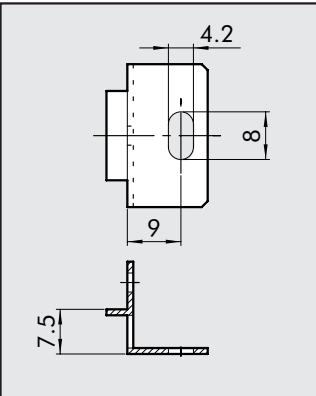

Code Description

9200701 ACC. SF100 - BIT - ND 1/4

COVER DISASSEMBLY SPANNER

Code Description

9170401 ACC CS CS BIT

ASSEMBLY PLATE (PAIR)

Code Description

9170201 ACC PA 1/8 - 1/4 BIT

REDUCER PLUG DISASSEMBLY SPANNER

Code Description

9170501 ACC CS OTR BIT

WALL MOUNTING BRACKET (PAIR)

Code Description

9170301 ACC SF 1/8 - 1/4 BIT

BOWL DISASSEMBLY SPANNER

Code Description

9170601 ACC CS TF - TL BIT

bit SPARE PARTS

UPPER COVER FOR MR

Code Description

- 9250805 SPARES CS 1/8 1/4 BIT 02
- 9250806 SPARES CS 1/8 1/4 BIT 04
- 9250807 SPARES CS 1/8 1/4 BIT 08
- 9250808 SPARES CS 1/8 1/4 BIT 012