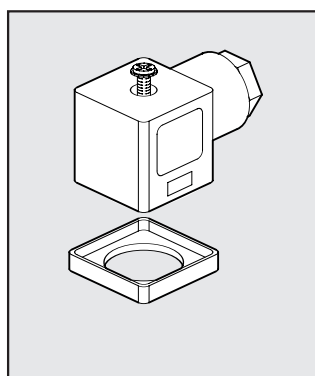

KEY CONTROL FOR V3V 3/4"-1"

Code Description Weight [g]

9640301 KEY CONTROL KIT 364
FOR V3V

ELECTRIC CONNECTOR FOR CNOMO CONTROL V3V

Code Description

W0970520034 CONNECTOR
30 LED 24V
W0970520035 CONNECTOR
30 LED 110V
W0970520036 CONNECTOR
30 LED 220V
W0970520037 CONNECTOR
30 VDR 24V
W0970520038 CONNECTOR
30 VDR 110V
W0970520039 CONNECTOR
30 VDR 220V