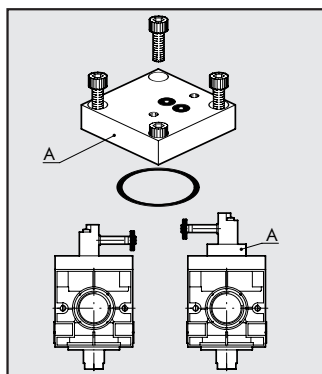

REVERSE PLATE CNOMO CONTROL FOR V3V 3/4"-1"

Code Description Weight [g]

9640201 REVERSE PLATE KIT 86
V3V CNOMO
CONTROL