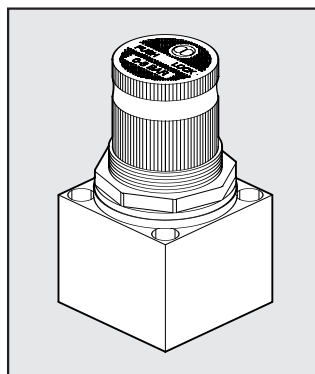

PLATE FOR REMOTE CONTROL FOR V3V 3/4"-1"

Code Description Weight [g]

9640001 REMOTE CONTROL 84
PLATE KIT

PILOT REGULATOR

Code Description Weight [g]

9640501 02 PILOT 220
9640502 REGULATOR KIT
9640503 04 PILOT 220
9640504 REGULATOR KIT
08 PILOT 220
REGULATOR KIT
012 PILOT 220
REGULATOR KIT

REG OR V3V END PLATE

Code Description Weight [g]

9640101 END PLATE KIT 82
FOR REGULATOR
OR V3V

REEL FOR CNOMO CONTROL V3V

Code Description

W0210010100 REEL 30 4W 24VDC
W0210011100 REEL 30
4VA 24VAC 50/60HZ
W0210012100 REEL 30
4VA 110VAC 50/60HZ
W0210013100 REEL 30
4VA 220VAC 50/60HZ