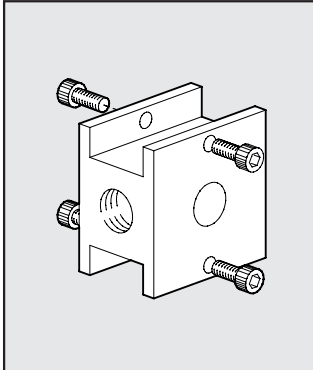

Newdeal ACCESSORIES

MOUNTING BRACKET FOR REG.

Code Description

9200701 ACC.SF 1/4
9400701 ACC.SF 1/2

REGULATOR CONNECTION BLOCK

Code Description Weight [g]

9200501 ACC.BC 90
1/4 BLOCK
9400501 ACC.BC 244
1/2 BLOCK
9600501 ACC.BC 428
3/4 BLOCK

PRESSURE GAUGE

Code Description

9700102 ACC.M 40 1/8 04
9700101 ACC.M 40 1/8 12
9800102 ACC.M 50 1/8 04
9800101 ACC.M 50 1/8 12
9900101 ACC.M 63 1/4 12

SPACERS FOR FRL WALL MOUNTING

Code Description

9200601 ACC.DF 1/4 SPACER
9400601 ACC.DF 1/2 SPACER
9600601 ACC.DF 3/4 SPACER

TIE RODS

Code Description

9200901 ACC.T 1/4 F+L TIE RODS
9400901 ACC.T 1/2 F+L TIE RODS
9600901 ACC.T 3/4 F+L TIE RODS

9604402 ACC. T 3/4-1"
V3V+F+R TIE RODS

DISASSEMBLY TOOL FOR BOWL

Code Description

9601501 ACC. DISASSEMBLOY KEY

ADAPTER FOR V3V

Code Description

9201001 ACC. ADAPT. X V3V+FR 1/4
9401001 ACC. ADAPT. X V3V+FR 3/8
9401002 ACC. ADAPT. X V3V+FR 1/2
9601001 ACC. ADAPT. X V3V+F 1"

ASSEMBLY SCREWS (2 PIECES)

Code Description