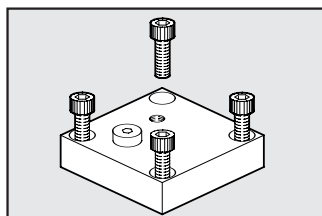

PLATE FOR REMOTE CONTROL FOR V3V 3/4"-1"

Code Description Weight [g]

9640001 REMOTE CONTROL 84
PLATE KIT