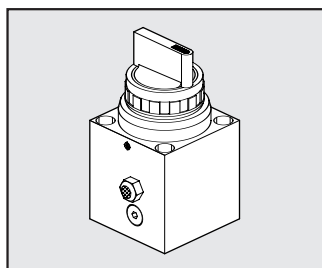

KEY CONTROL FOR V3V 3/4"-1"

Code Description Weight [g]

9640301 KEY CONTROL KIT 364
FOR V3V

ELECTRIC CONNECTOR FOR CNOMO CONTROL V3V

Code Description

W0970520034 CONNECTOR
30 LED 24V
W0970520035 CONNECTOR
30 LED 110V
W0970520036 CONNECTOR
30 LED 220V
W0970520037 CONNECTOR
30 VDR 24V
W0970520038 CONNECTOR
30 VDR 110V
W0970520039 CONNECTOR
30 VDR 220V

MANUAL CONTROL FOR V3V 3/4"-1"

Code Description Weight [g]

9640401 MANUAL 340
CONTROL
KIT FOR V3V

Newdeal SPARE PARTS

F and FR FILTERING ELEMENT

Code Description

- 9450103 SPARES FP 1/2 4
- 9450102 SPARES FP 1/2 20
- 9450101 SPARES FP 1/2 50
- 9250103 SPARES FP 1/4 4
- 9250102 SPARES FP 1/4 20
- 9250101 SPARES FP 1/4 50
- 9650103 SPARES FP 3/4 4
- 9650102 SPARES FP 3/4 20
- 9650101 SPARES FP 3/4 50