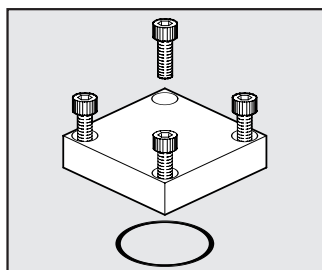

REG OR V3V END PLATE

Code Description Weight [g]

9640101 END PLATE KIT 82
FOR REGULATOR
OR V3V