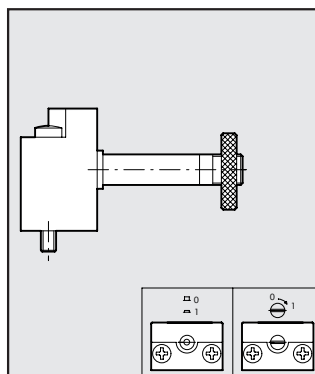

REVERSE PLATE CNOMO CONTROL FOR V3V 3/4"-1"

Code Description Weight [g]

9640201 REVERSE PLATE KIT 86
V3V CNOMO
CONTROL

CNOMO CONTROL FOR V3V 3/4"-1"

Code Description

9453920 ELPN CNOMO CONTROL KIT,
MANUAL MONOSTABLE
9453922 ELPN CNOMO CONTROL KIT,
MANUAL BISTABLE